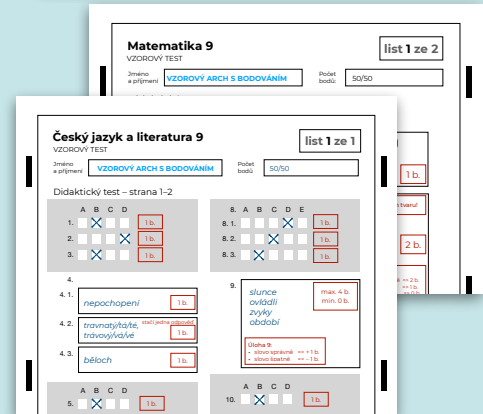

PŘIJÍMAČKY

to dáš!

NANEČISTO

Our students have a 96%* success rate in the final exam. Now we share our know-how with you.

Record sheets

Test assignments

The exact explanation of scoring (only with us!)

All of our materials correspond exactly to the CERMAT format (what you will get on the final exam).