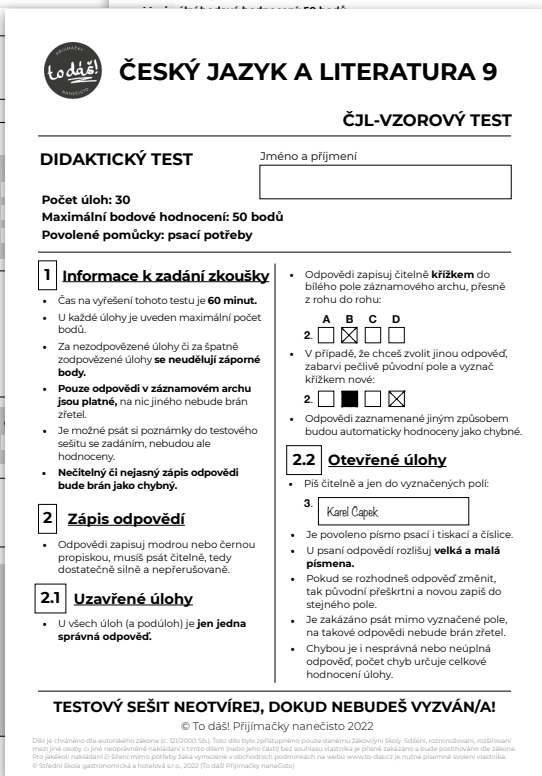

PŘIJÍMAČKY

to dáš!

NANEČISTO

Our students have a 96%* success rate in the final exam. Now we share our know-how with you.

Record sheets

Test assignments

The exact explanation of scoring (only with us!)

All of our materials correspond exactly to the CERMAT format (what you will get on the final exam).